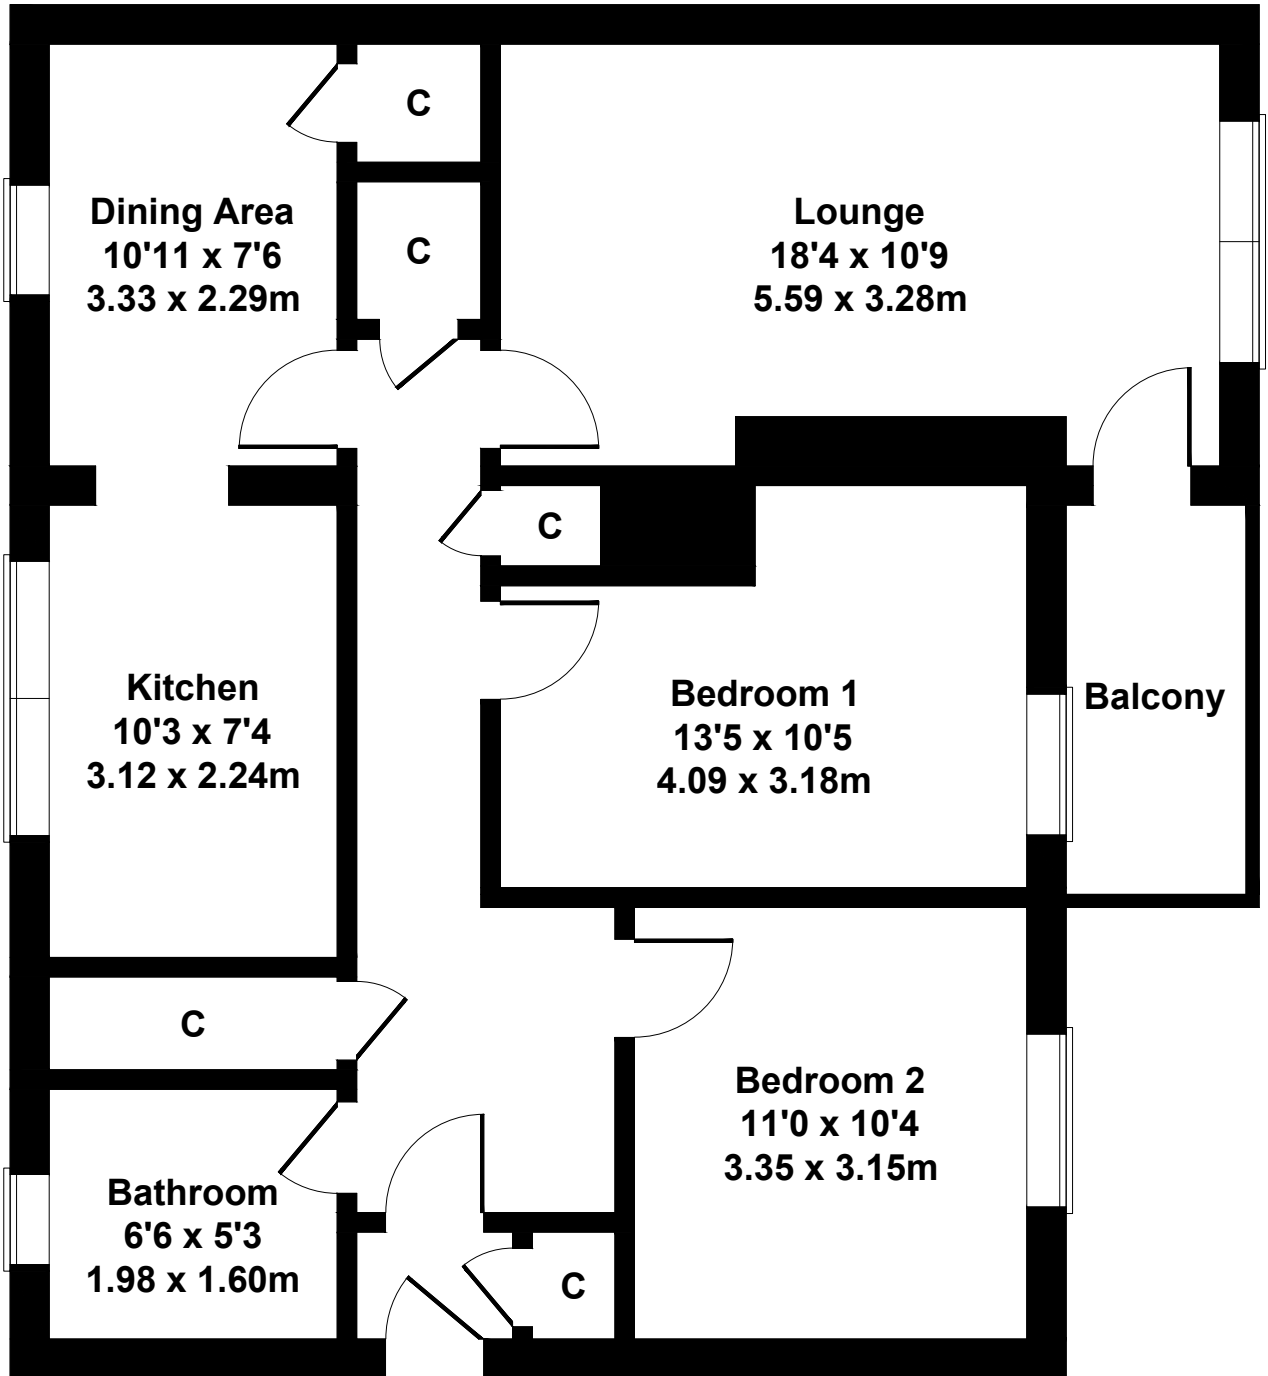

Approximate Gross Internal Area
875 sq ft - 81 sq m

SKETCH PLAN FOR ILLUSTRATIVE PURPOSES ONLY

All measurements walls, doors, windows, fittings and appliances, their sizes and locations, are approximate only. They cannot be regarded as being a representation by the seller, nor their agent.